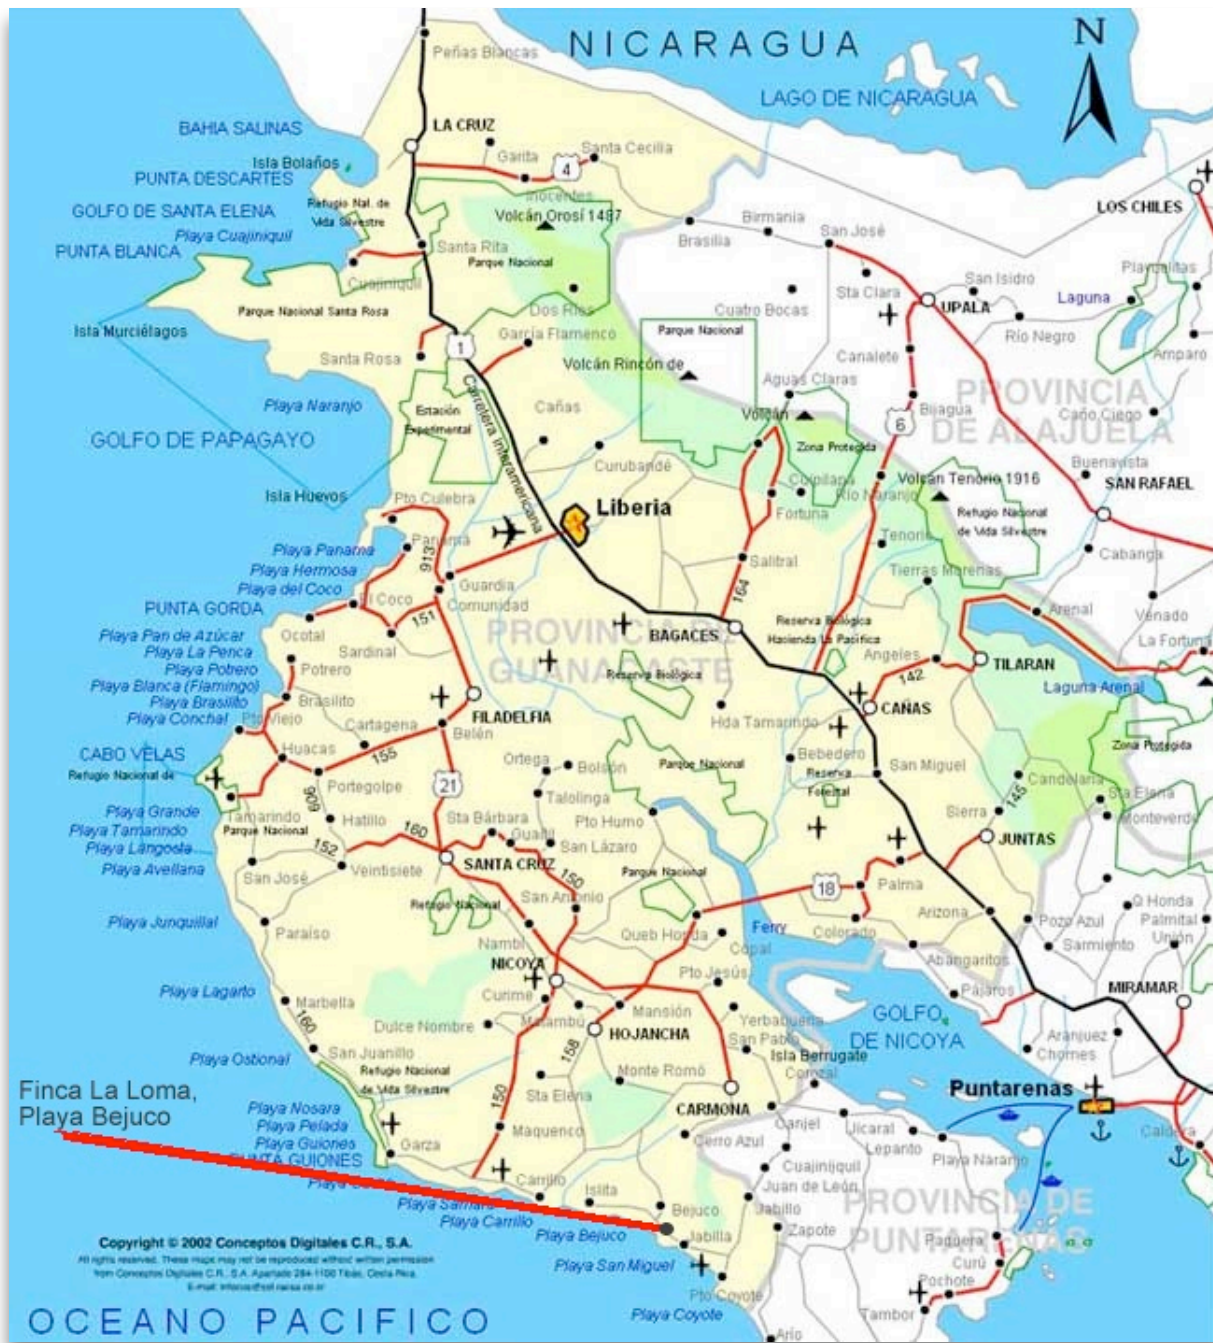

Finca La Loma

Pueblo Nuevo, Playa Bejuco

Finca La Loma

Description

- Ocean view farm/finca
- 17.5 hectares, 44 acres
- Property borders over 200 meters of public road
- Water, electricity, phones, all border the property
- Room for 10 ocean view homes, numerous mountain view homes, and commercial lots in front.

Finca La Loma

Location:

- Located 1 kilometer from village of Pueblo Nuevo
- 1 mile from Playa Bejuco
- 2 miles from Costo de Oro and Playa San Miguel
- Located very close to the supermarket with basic groceries in Pueblo Nuevo
- 20 km from Samara and Carrillo
- 40 km from Sta Teresa and Malpais
- North West Costa Rica, Nicoya Peninsula
- 2.5 hours South from Liberia international airport

La Loma farm at Playa Bejuco

La Loma 1 km to the Beach

Estuary Bejuco

Punta Bejuco

La Loma Land Ridge

Playa Bejuco river mouth

Playa Bejuco, South Bay

Southern View from La Loma

Northern View from La Loma

Rows of Palms at the entrance of the Estuary of Bejuco

The beaches of San Miguel, Costa de Oro

Islita Airstrip 15 minutes from La Loma

Location from the air...

Contact us for more info: