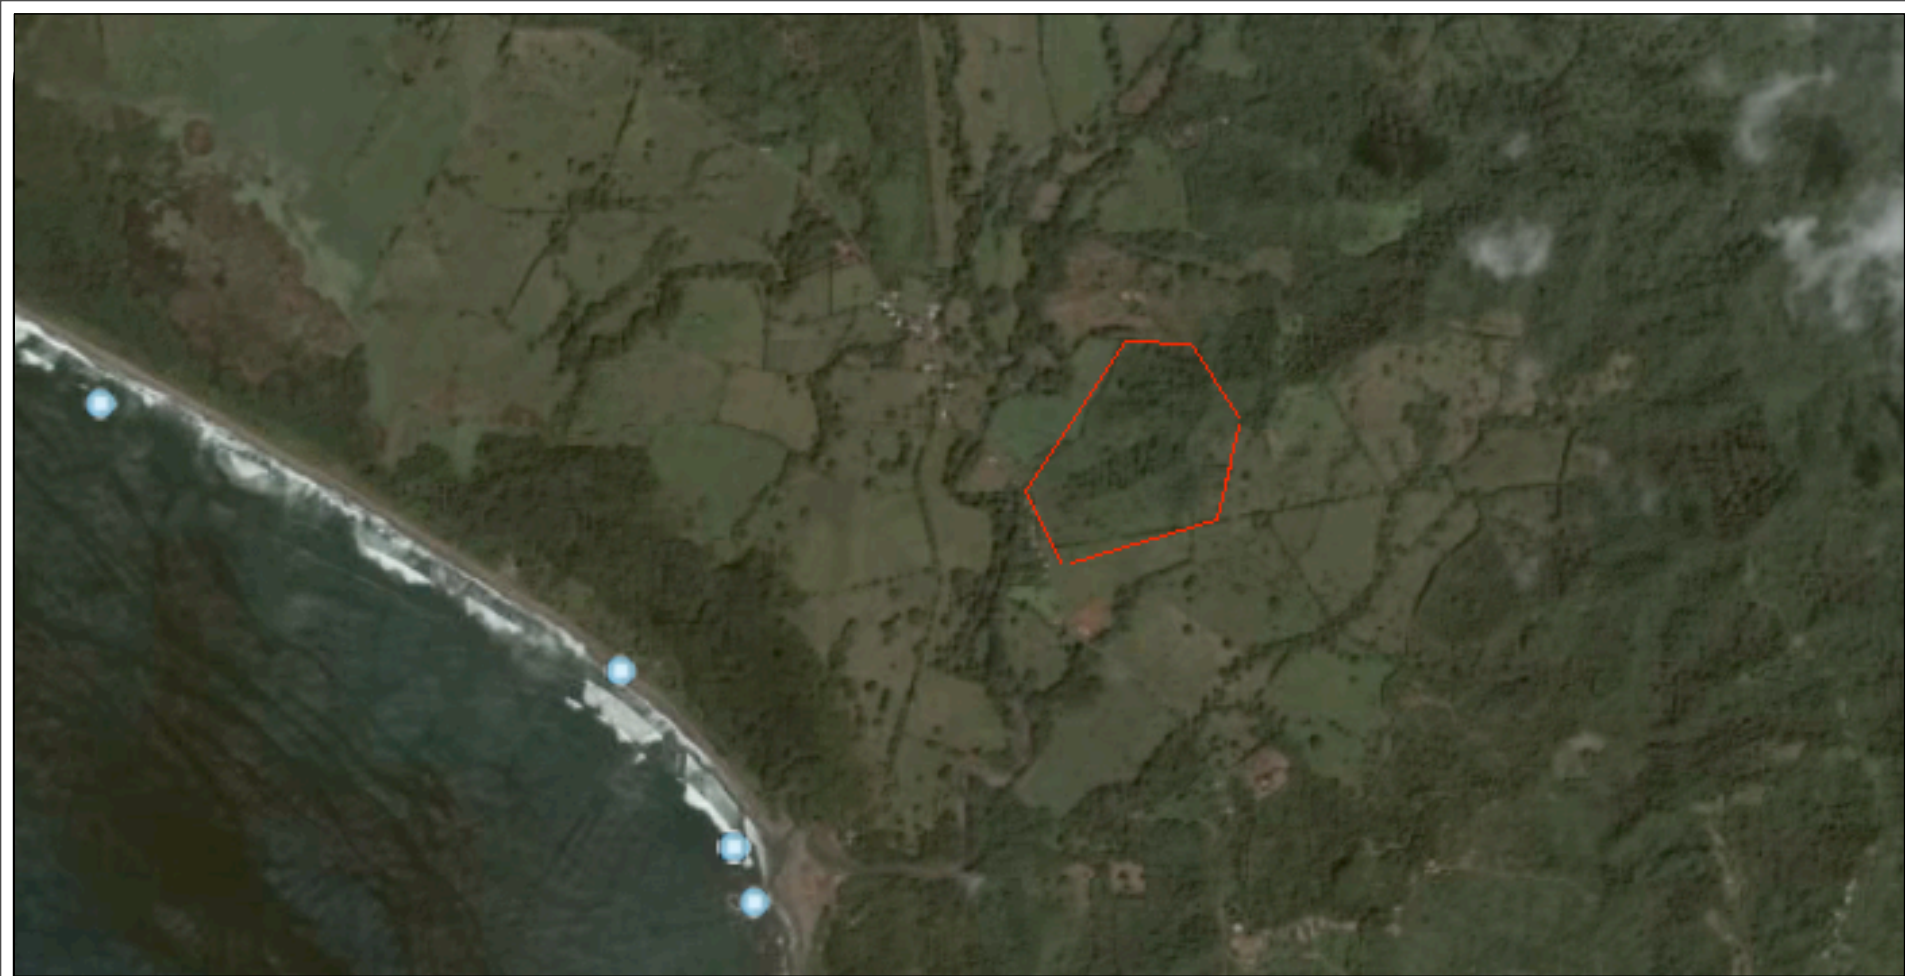

Finca La Loma

Pueblo Nuevo, Playa Bejuco

Finca La Loma

Description

- Ocean view farm/finca
- 17.5 hectares, 44 acres
- Property borders over 200 meters of public road
- Water, electricity, phones, all border the property
- Room for 10 ocean view homes, numerous mountain view homes, and commercial lots in front.

Finca La Loma

Location:

- Located 1 kilometer from village of Pueblo Nuevo
- 1 mile from Playa Bejuco
- 2 miles from Costo de Oro and Playa San Miguel
- Located very close to the supermarket with basic groceries in Pueblo Nuevo
- 20 km from Samara and Carrillo
- 40 km from Sta Teresa and Malpais
- North West Costa Rica, Nicoya Peninsula
- 2.5 hours South from Liberia international airport

La Loma farm at Playa Bejuco

La Loma 1 km to the Beach

Estuary Bejuco

Punta Bejuco

La Loma Land Ridge

Playa Bejuco river mouth

Playa Bejuco, South Bay

Southern View from La Loma

Northern View from La Loma

Rows of Palms at the entrance of the Estuary of Bejuco

The beaches of San Miguel, Costa de Oro

Islita Airstrip 15 minutes from La Loma

Location from the air...

Contact us for more info: